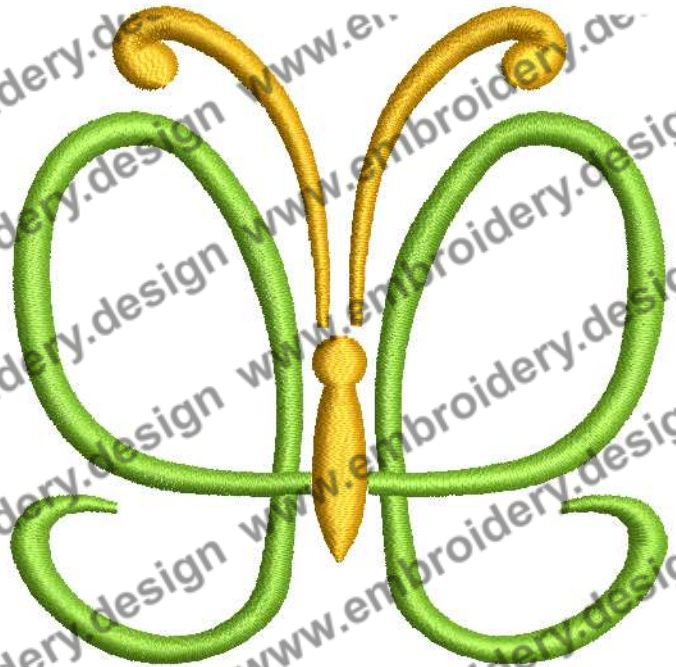

Production Worksheet

Design name:
Contoured butterfly with green wings embroidery design
Product code: ED22281DL

Stitches: 3798
Colors: 2
Height: 3.00 in
Width: 3.01 in
Zoom: 1.14

EMBROIDERY DESIGN

WWW.EMBROIDERY.DESIGN

Stop Sequence:

#	St.	Code	Description
1.		2607	33 Chartreuse
2.		1189	49 Deep Yellow