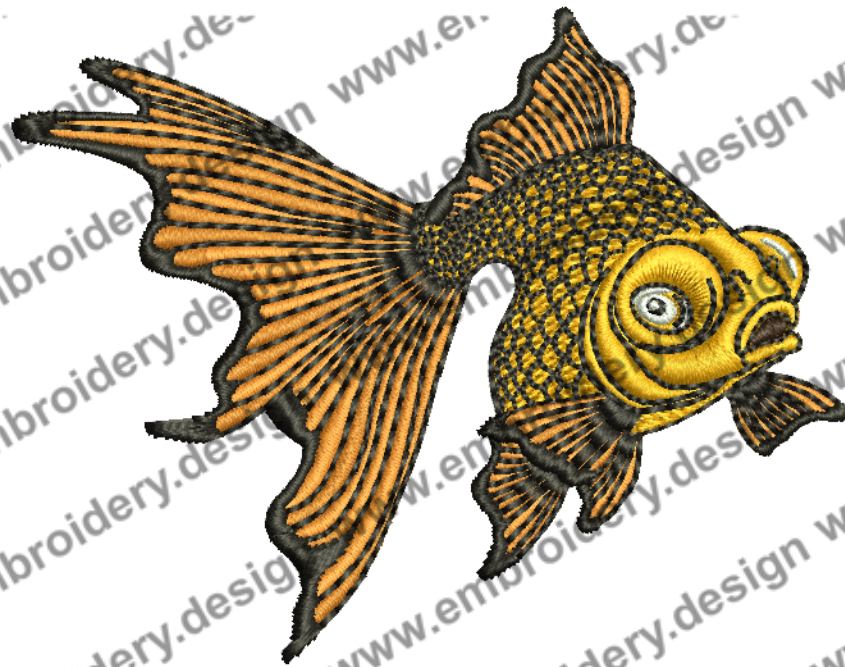

Production Worksheet

Design name:

Golden fish embroidery design

Product code: ED22798DL

Stitches: 14685

Colors: 5

Height: 2.38 in

Width: 3.04 in

Zoom: 1.43

EMBROIDERY DESIGN

WWW.EMBROIDERY.DESIGN

Stop Sequence:

#	St.	Code	Description
1.	■	70	6 Brick Red
2.	■	2409	49 Deep Yellow
3.	□	188	15 White
4.	■	7810	9 Orange
5.	■	4169	13 Black
6.	□	37	15 White